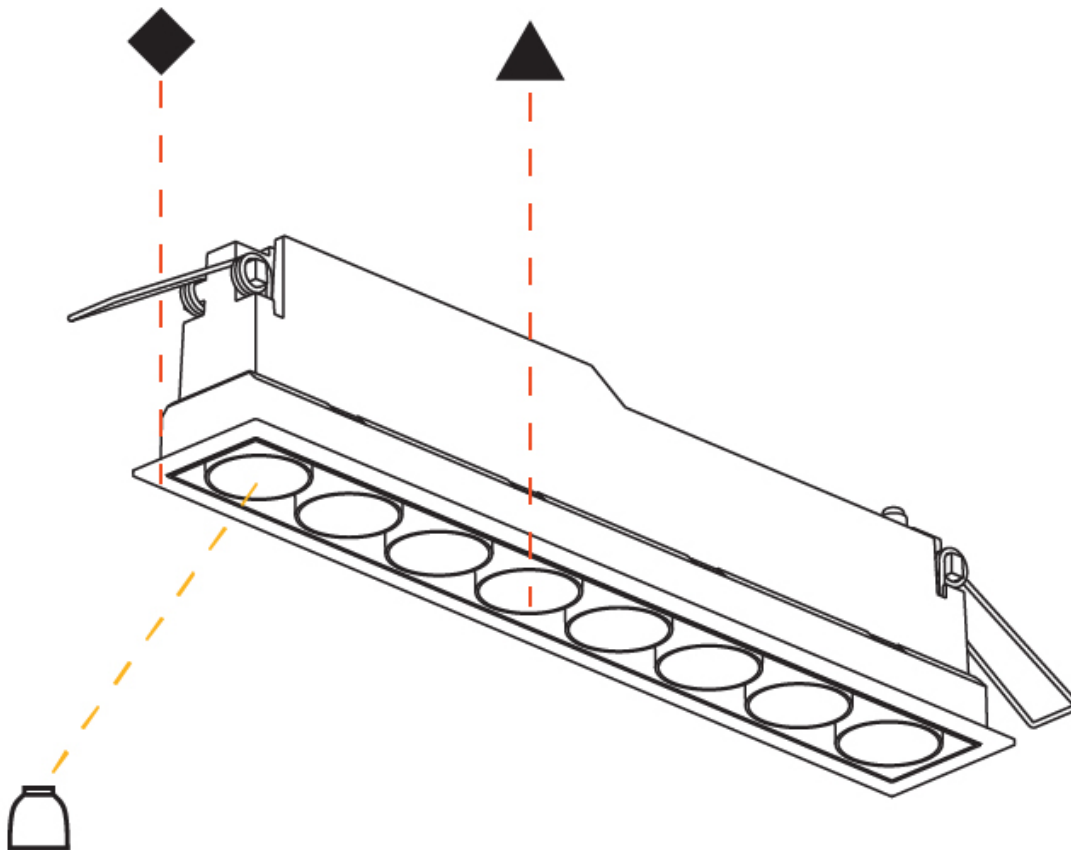

MAGIQ 8 CELL KORONA RECESSED

A35151-

PROJECT _____

TYPE _____

SPECIFIER _____

QUANTITY _____

DATE _____