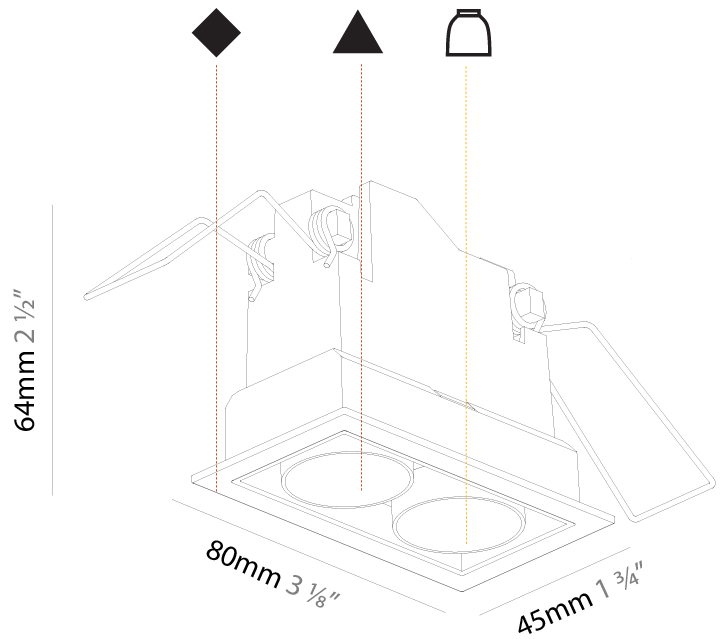

PHYSICAL

Shape: Rectangle
Length (mm): 80
Length (in): 3 1/8
Width (mm): 45
Width (in): 1 3/4
Height (mm): 64
Height (in): 2 1/2
Ceiling Thickness (mm): 10 / 12.5 / 15 / 25 / 30
Ceiling Thickness (in): 3/8 or 1/2 or 9/16 or 1 or 1 3/16
Min. Recessing Depth (mm): 100
Min. Recessing Depth (in): 3 15/16
Light Distribution: Downlight
Weight (kg): 0.15
Weight (lbs): 0.33
Fixture Finish: SSR / BKV / CWI / CRY / HAB / UFT / ITA / RUA / FTG / MYG / LOD / PUS / FRO / FUP / KIA / POP / BLS / SPG / MEY / GOH / GUM / CHC / COM / ABZ / JAG / OBR / MOS / ROR
Holder Finish: WHI / BLK
Fixture Material: Aluminum Die Cast
Cut-out Measurements: 73mm / 2 7/8" x 38mm / 1 1/2"

ELECTRICAL

Lamp Type: LED (Zhaga Standard)
Input Wattage (W): 9
Total Output Wattage (W): 6.6
Dimming: Tri-Mode (Non-Dimming and Phase Dimming (120Vac only) and 0-10V Dimming)
Driver Included: No
Driver Location: Remote
Driver Type: Constant Current - Universal
Driver Class: Class 2
Input Voltage (V): 120 - 277
Constant Current (MA): 1050

LED

Number of LEDs: 2
Color Temperature (°K): 2700 / 3000 / 3500 / 4000
Max. Delivered Lumen (lm): 390 / 410 / 421 / 430
Nominal Lumen (lm): 440 / 465 / 470 / 480
CRI: >90 CRI
Lamp Life (hrs): 50000

OPTICAL

Reflector°: 8 / 18 / 34

RATINGS AND CERTIFICATIONS

Certified By: CSA Certified to UL and CSA Standards
IP rating: IP20