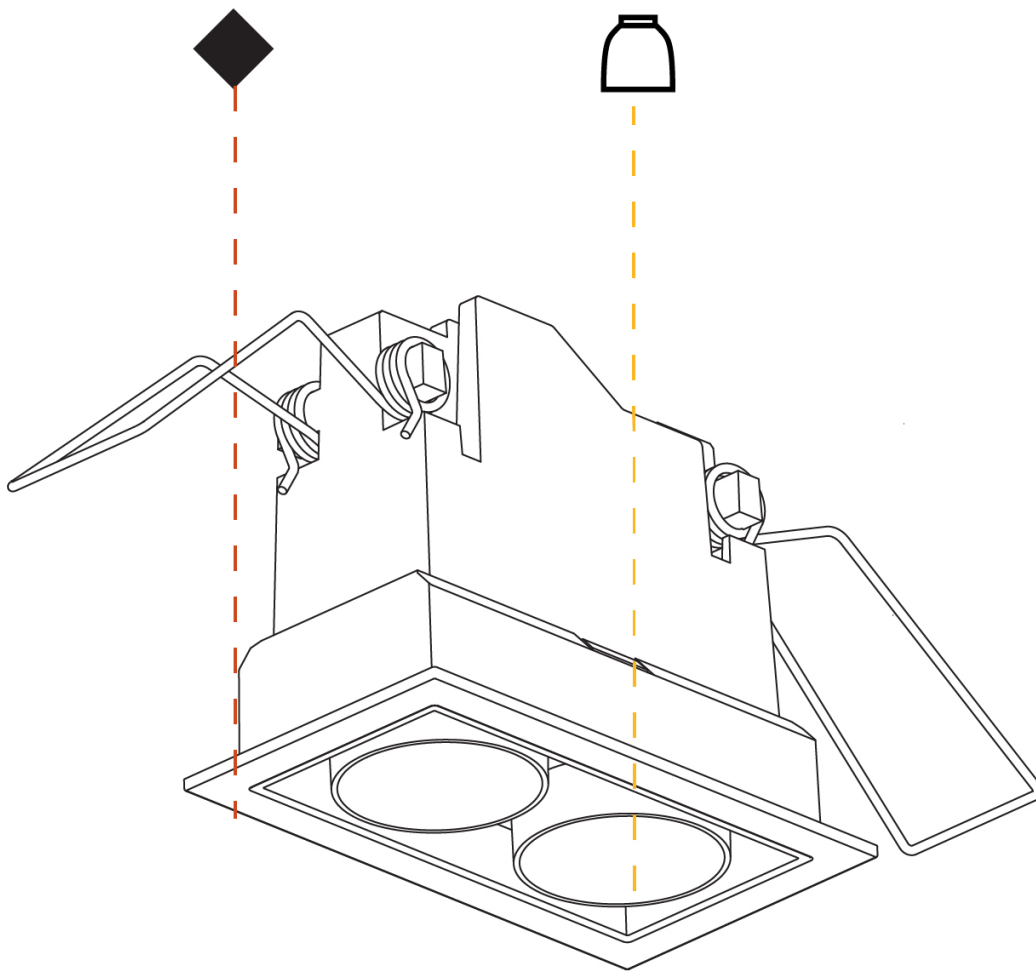

MAGIQ 2 CELL RECESSED

A35631-

PROJECT	_____
TYPE	_____
SPECIFIER	_____
QUANTITY	_____
DATE	_____