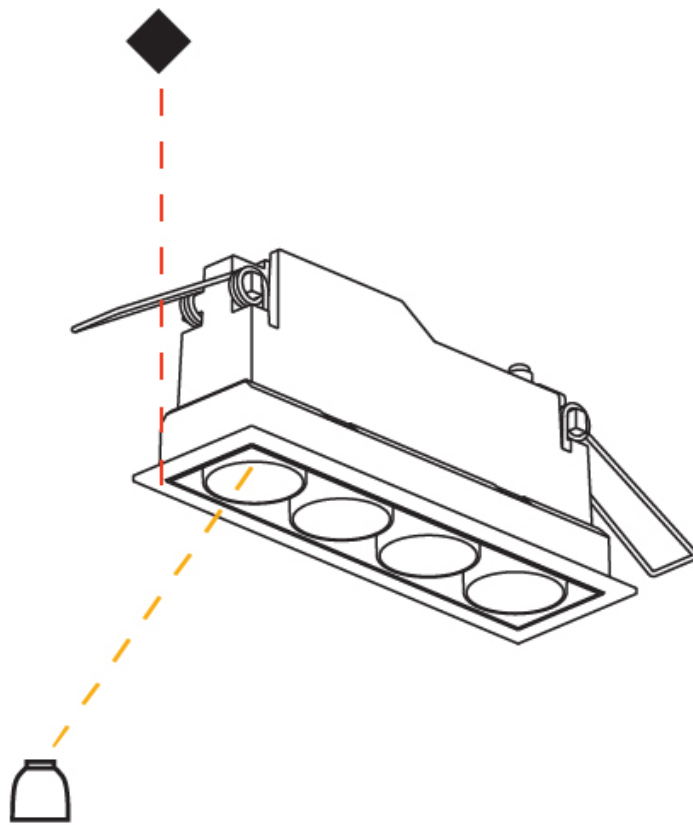

MAGIQ 4 CELL RECESSED

A35142-

PROJECT

TYPE

SPECIFIER

QUANTITY

DATE

A